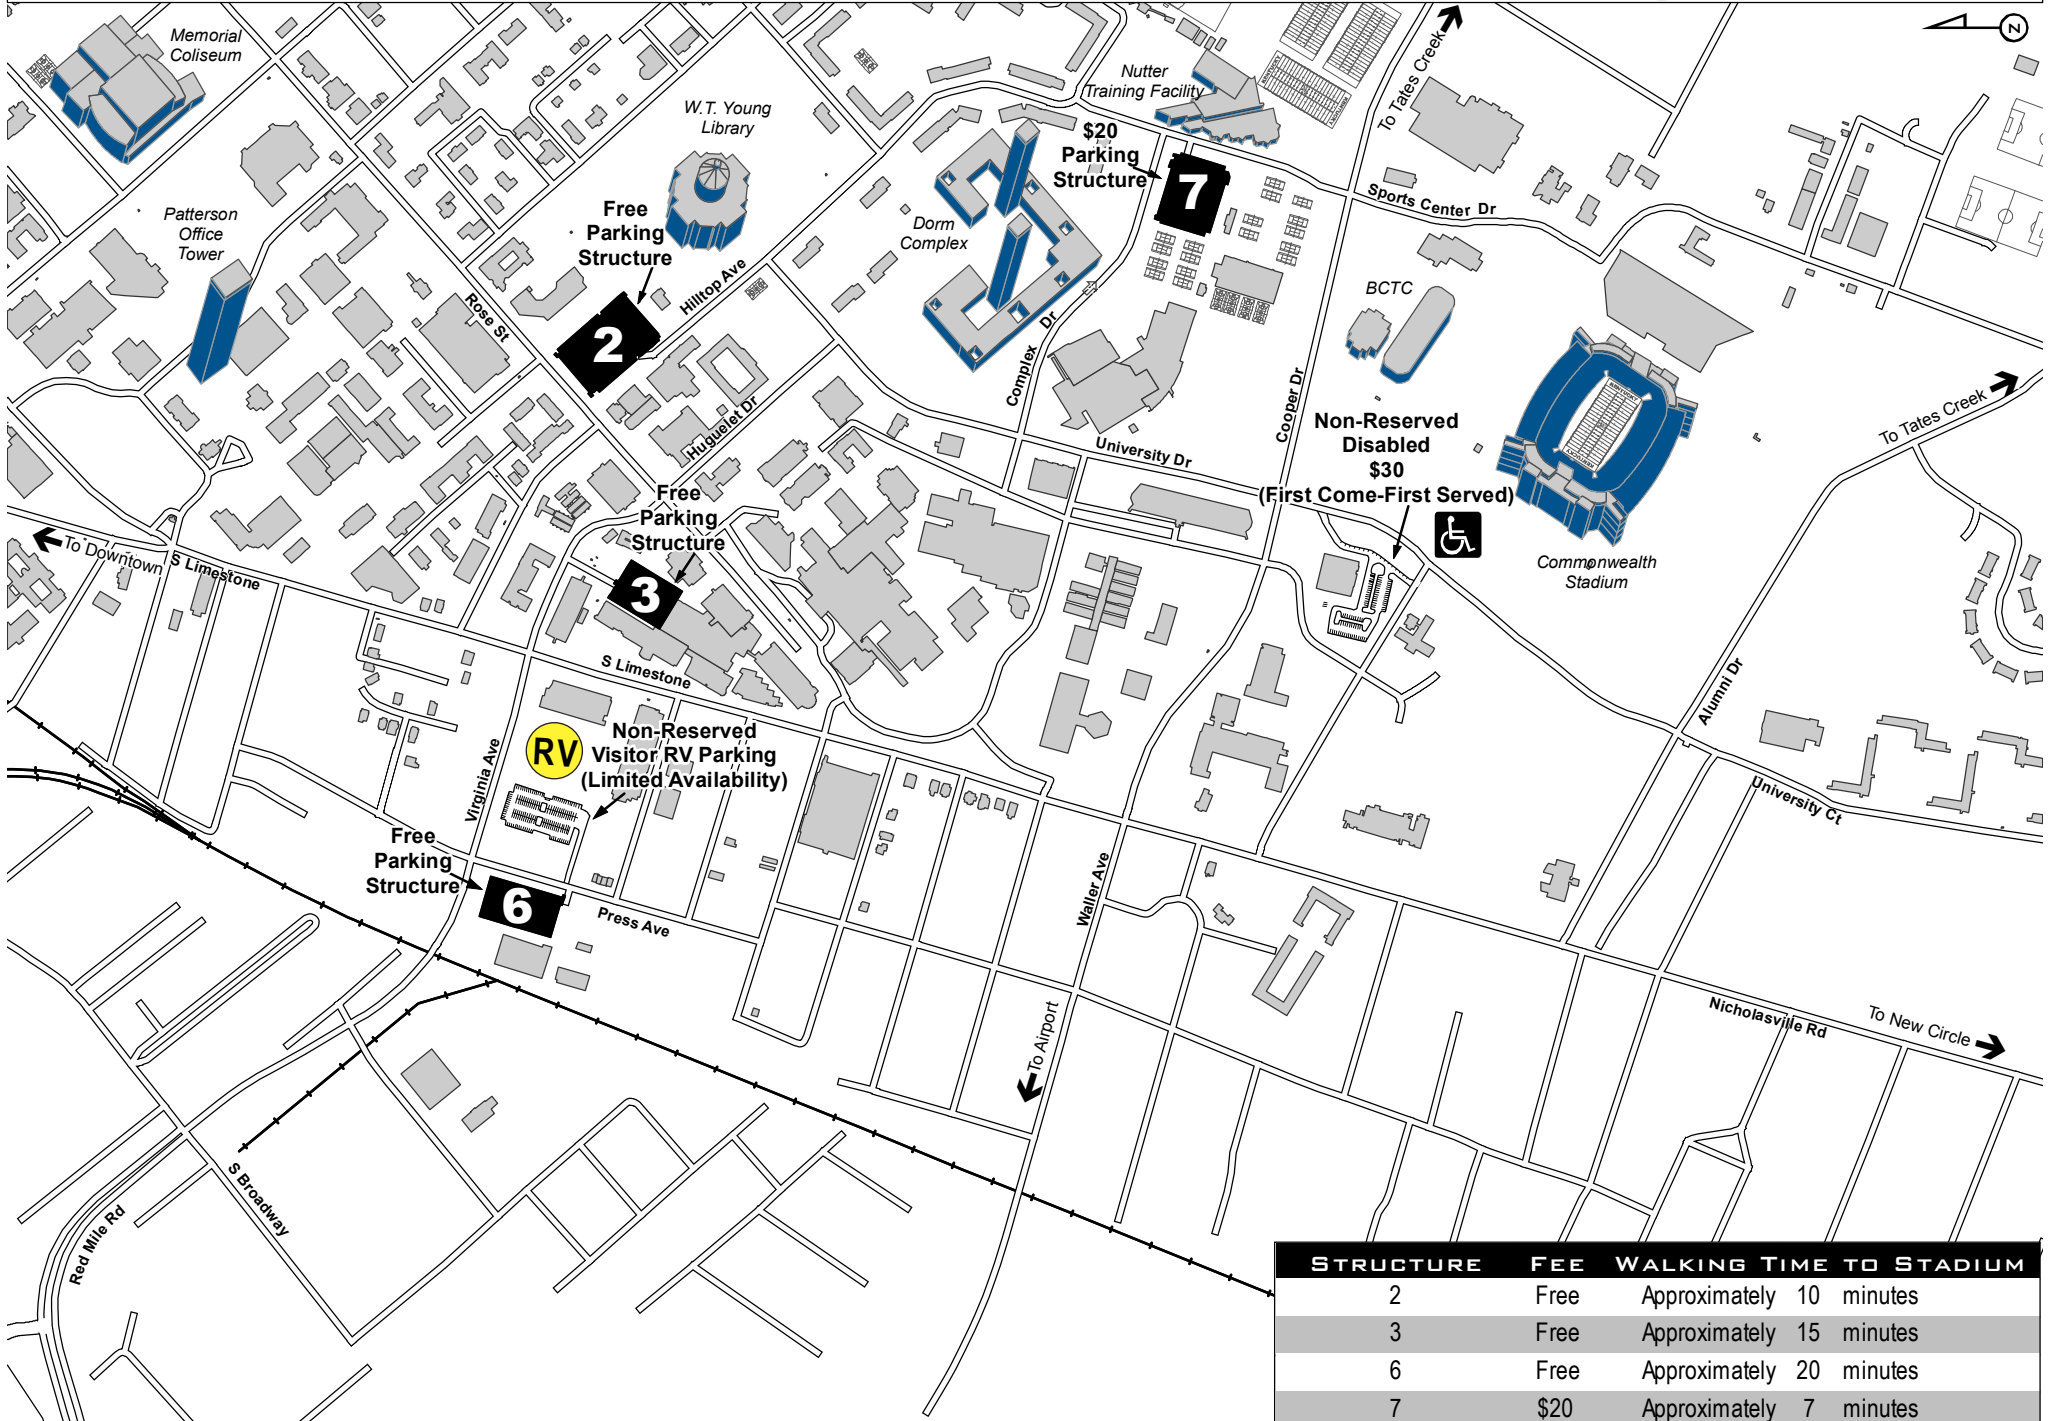

UK Football Non-Permit & Visitor RV Parking

STRUCTURE	FEE	WALKING TIME TO STADIUM
2	Free	Approximately 10 minutes
3	Free	Approximately 15 minutes
6	Free	Approximately 20 minutes
7	\$20	Approximately 7 minutes
Non-Reserved Disabled	\$30	Approximately 3 minutes